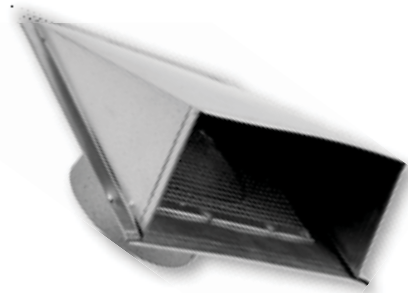

**335**  
Storm Collar

3" thru 8"  
*Packaged 12 per carton*

**329**  
Fresh Air Intake

4" thru 12"  
*Packaged as ordered*

**1200**  
Roof Flashing

3" thru 8"  
*Packaged as ordered*

**Pitch 0/12 – 6/12**