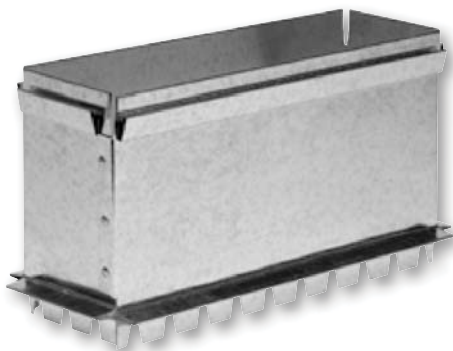

12" x 2 1/4", 3/4"
Packaged 6 per

14" x 2 1/4", 3/4"
Packaged as ordered

114A
"A" Adapter

2 1/4" Adapter
Packaged as ordered

Adjustable from
10" to 14"

115B
"B" Adapter

Available in 2 1/4"
to 3 1/4" (2/3-115B)
or 3 1/4" to 4" (3/4-
115B)

Adjustable from
10" to 14"

117SET
Wallstack End Cap

10" x 2 1/4", 3/4"
12" x 2 1/4", 3/4"
14" x 2 1/4", 3/4"
Packaged as ordered

141
Wallstack Straight
Start Collar

10" x 2 1/4", 3/4"
12" x 2 1/4", 3/4"
14" x 2 1/4", 3/4"
Packaged 5 per bundle